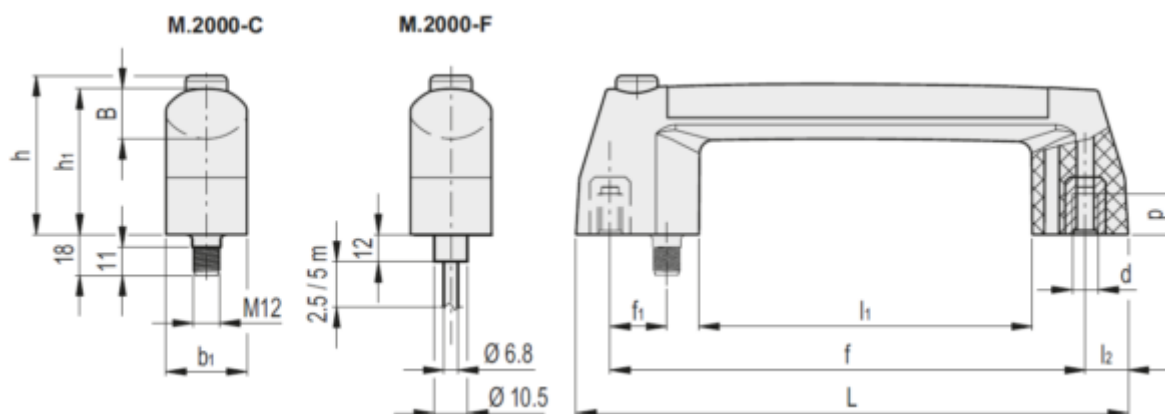

Data Sheet

Article number: 23042608011

Description: Handles w/LED 260801-C1
M.2000/180-SWM-1NC+1NO-RGY-C

Measures

B = 24	l2 = 20
b1 = 35	p = 12
d = M6	Weight (G) = 256
f1 = 29	
h = 70	
h1 = 65	
L = 212.05	
l1 = 113	